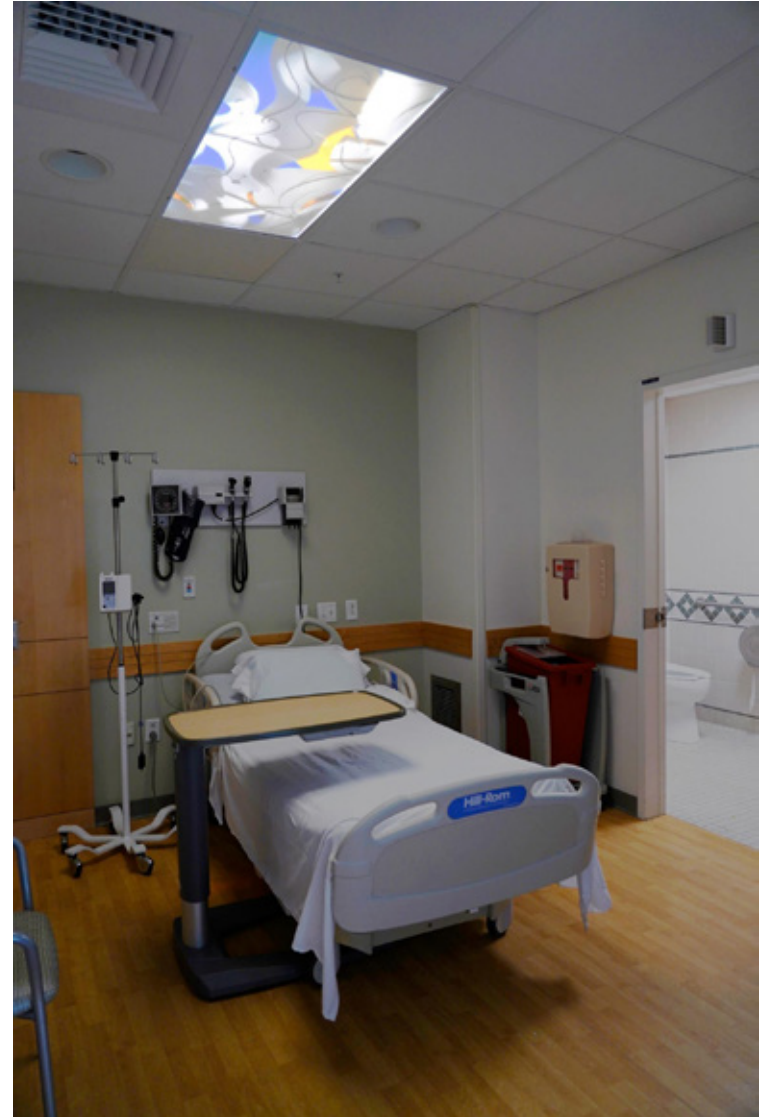

SAMPLE PATIENT ROOM
2022