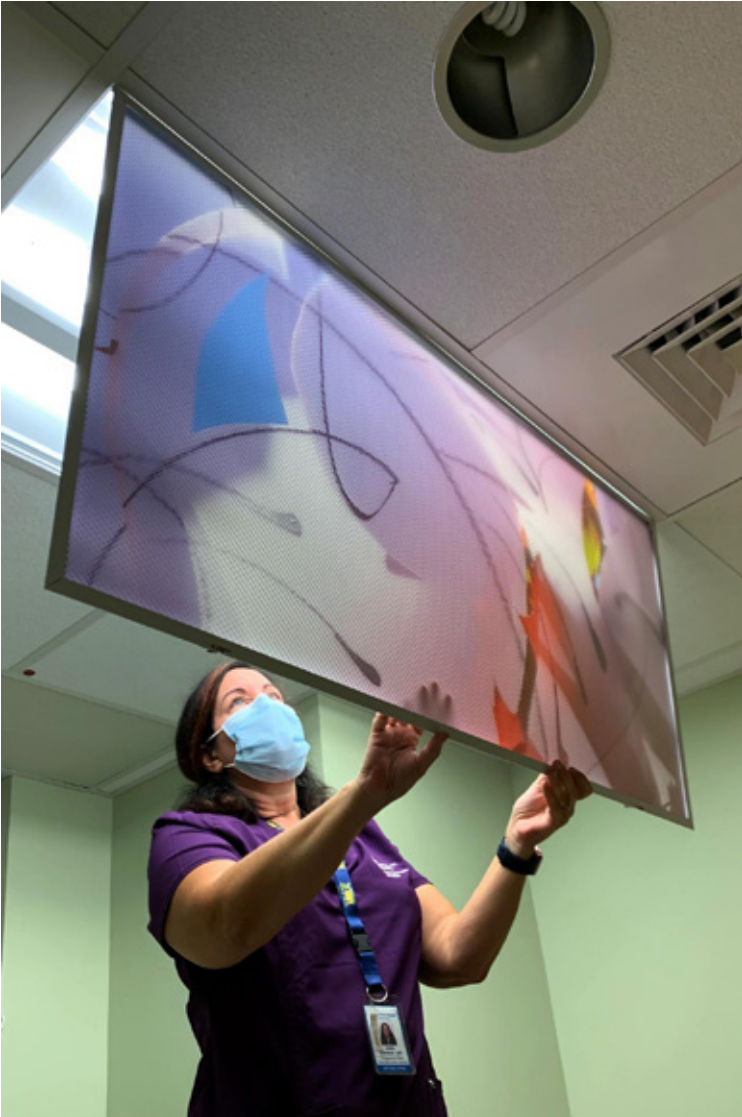

SAMPLE PANEL INSTALLATION
2022