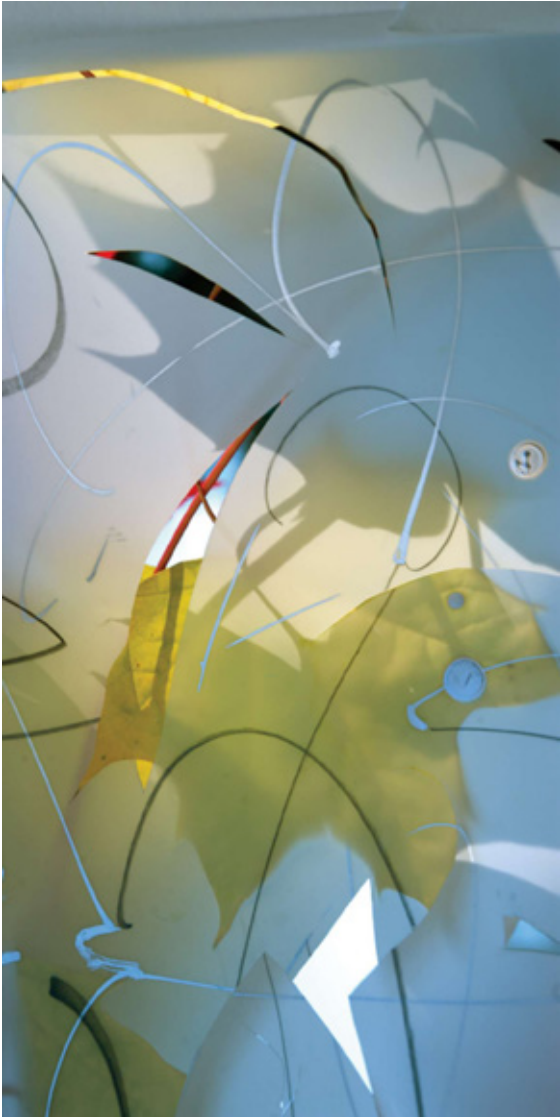

PHAROS IX
01